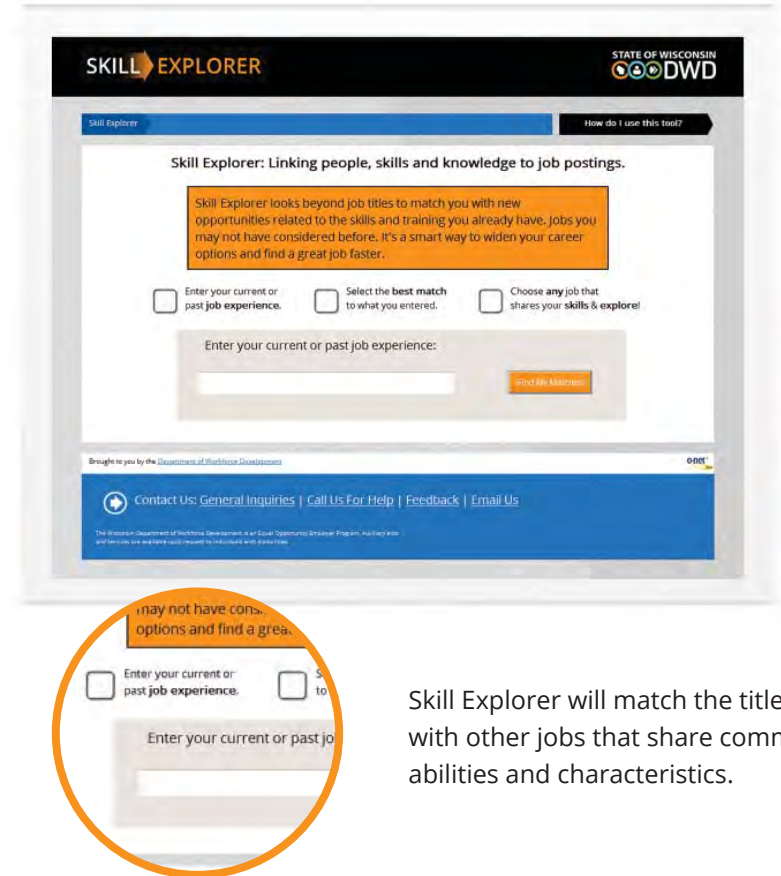

## Find the Job

Once you've found the occupation that's right for you, Skill Explorer helps you find all the latest job openings Wisconsin has to offer.

Skill Explorer is free and available anytime. If you're looking for new opportunities, go to [skillexplorer.wisconsin.gov](http://skillexplorer.wisconsin.gov) and discover the new Wisconsin job search today!

## Using Skill Explorer

Skill Explorer makes it easy to look for new career opportunities. You only need a working knowledge of your employment history. To get started, go to [skillexplorer.wisconsin.gov](http://skillexplorer.wisconsin.gov) and type in your current or past job.

Skill Explorer will match the title with other jobs that share common abilities and characteristics.